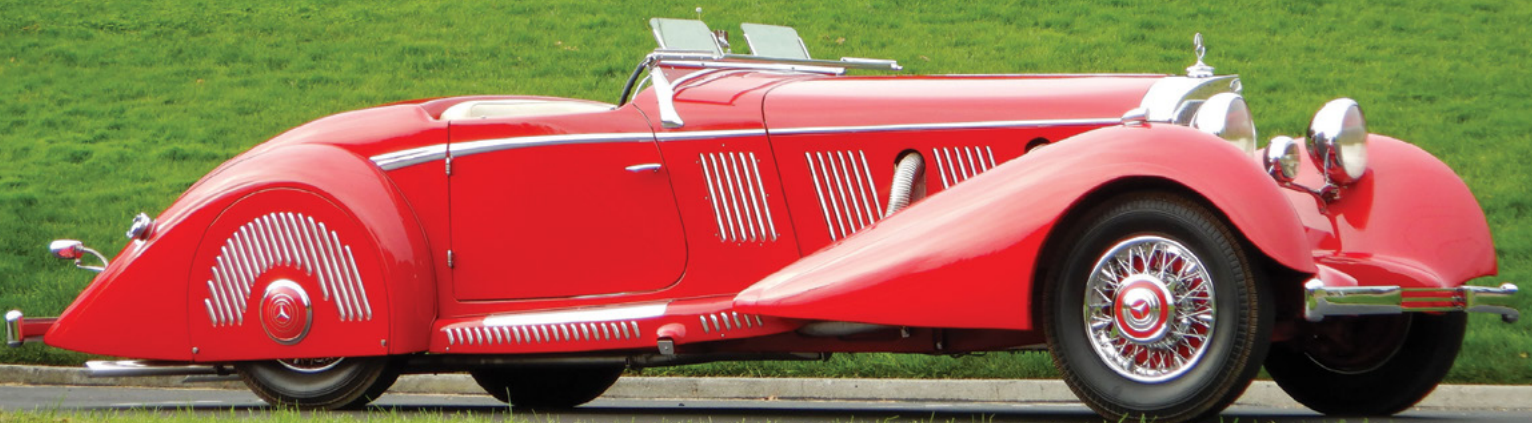

Barrett-Jackson®

THE WORLD'S GREATEST COLLECTOR CAR AUCTIONS®

REGISTER TO BID | JANUARY 20-28 | SCOTTSDALE | 480.421.6694

IN-PERSON, PHONE & INTERNET BIDDING OPTIONS AVAILABLE

SALON COLLECTION

1937 MERCEDES-BENZ 540K SPECIAL ROADSTER
COACHWORK BY MAYFAIR // NO RESERVE

One of the Seven Spectacular Vehicles from
Don Williams' Personal Collection

THE OFFERING INCLUDES:

1920 PACKARD 3-35 TWIN SIX TRANSFORMABLE TOWN CAR BY FLEETWOOD // 1933 PACKARD 1001 STANDARD EIGHT COUPE ROADSTER
1936 BUGATTI TYPE 57 STELVIO // 1938 PACKARD TWELVE TORPEDO-CABRIOLET // 1940 CADILLAC SERIES 75 TOWN CAR BY FLEETWOOD
1954 ROLLS-ROYCE SILVER WRAITH ALL-WEATHER TOURER BY FREESTONE & WEBB